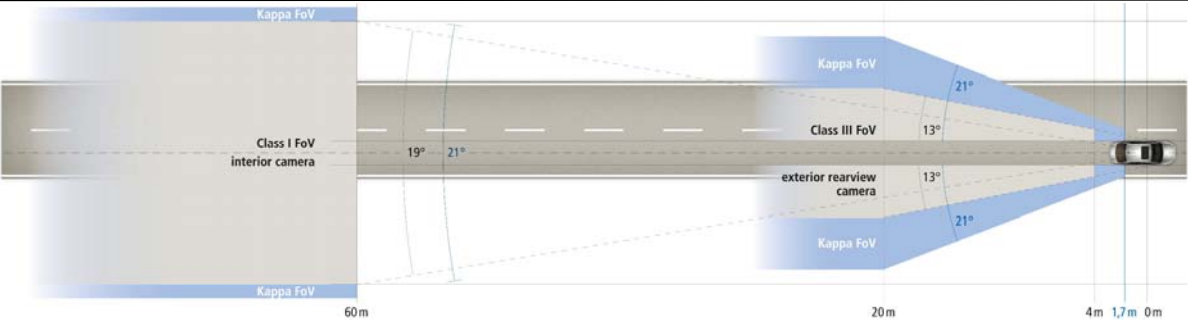

Field of View | FoV

Kappa's CMS displays more than required by ECE-R46

According to ECE-R46 and ISO 16505
Kappa FoV