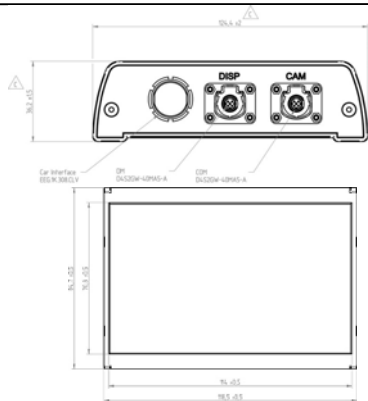

# Field of View | FoV

Kappa's CMS displays more than required by ECE-R46

According to ECE-R46 and ISO 16505  
Kappa FoV

We look forward  
to working for and with you

**Anna Setale**  
Key Account Management  
Tel.: +49.5508.974.190