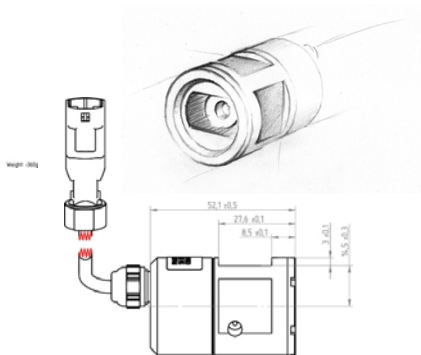

# Field of View | FoV

Kappa's CMS displays more than required by ECE-R46

According to ECE-R46 and ISO 16505  
Kappa FoV

We look forward  
to working for and with you

**Anna Setale**  
Key Account Management  
Tel.: +49.5508.974.190